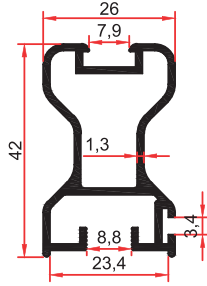

YENİ MOBİLYA PROFİLLERİ NEW FURNITURE PROFILES

4418
0,600 Kg/m