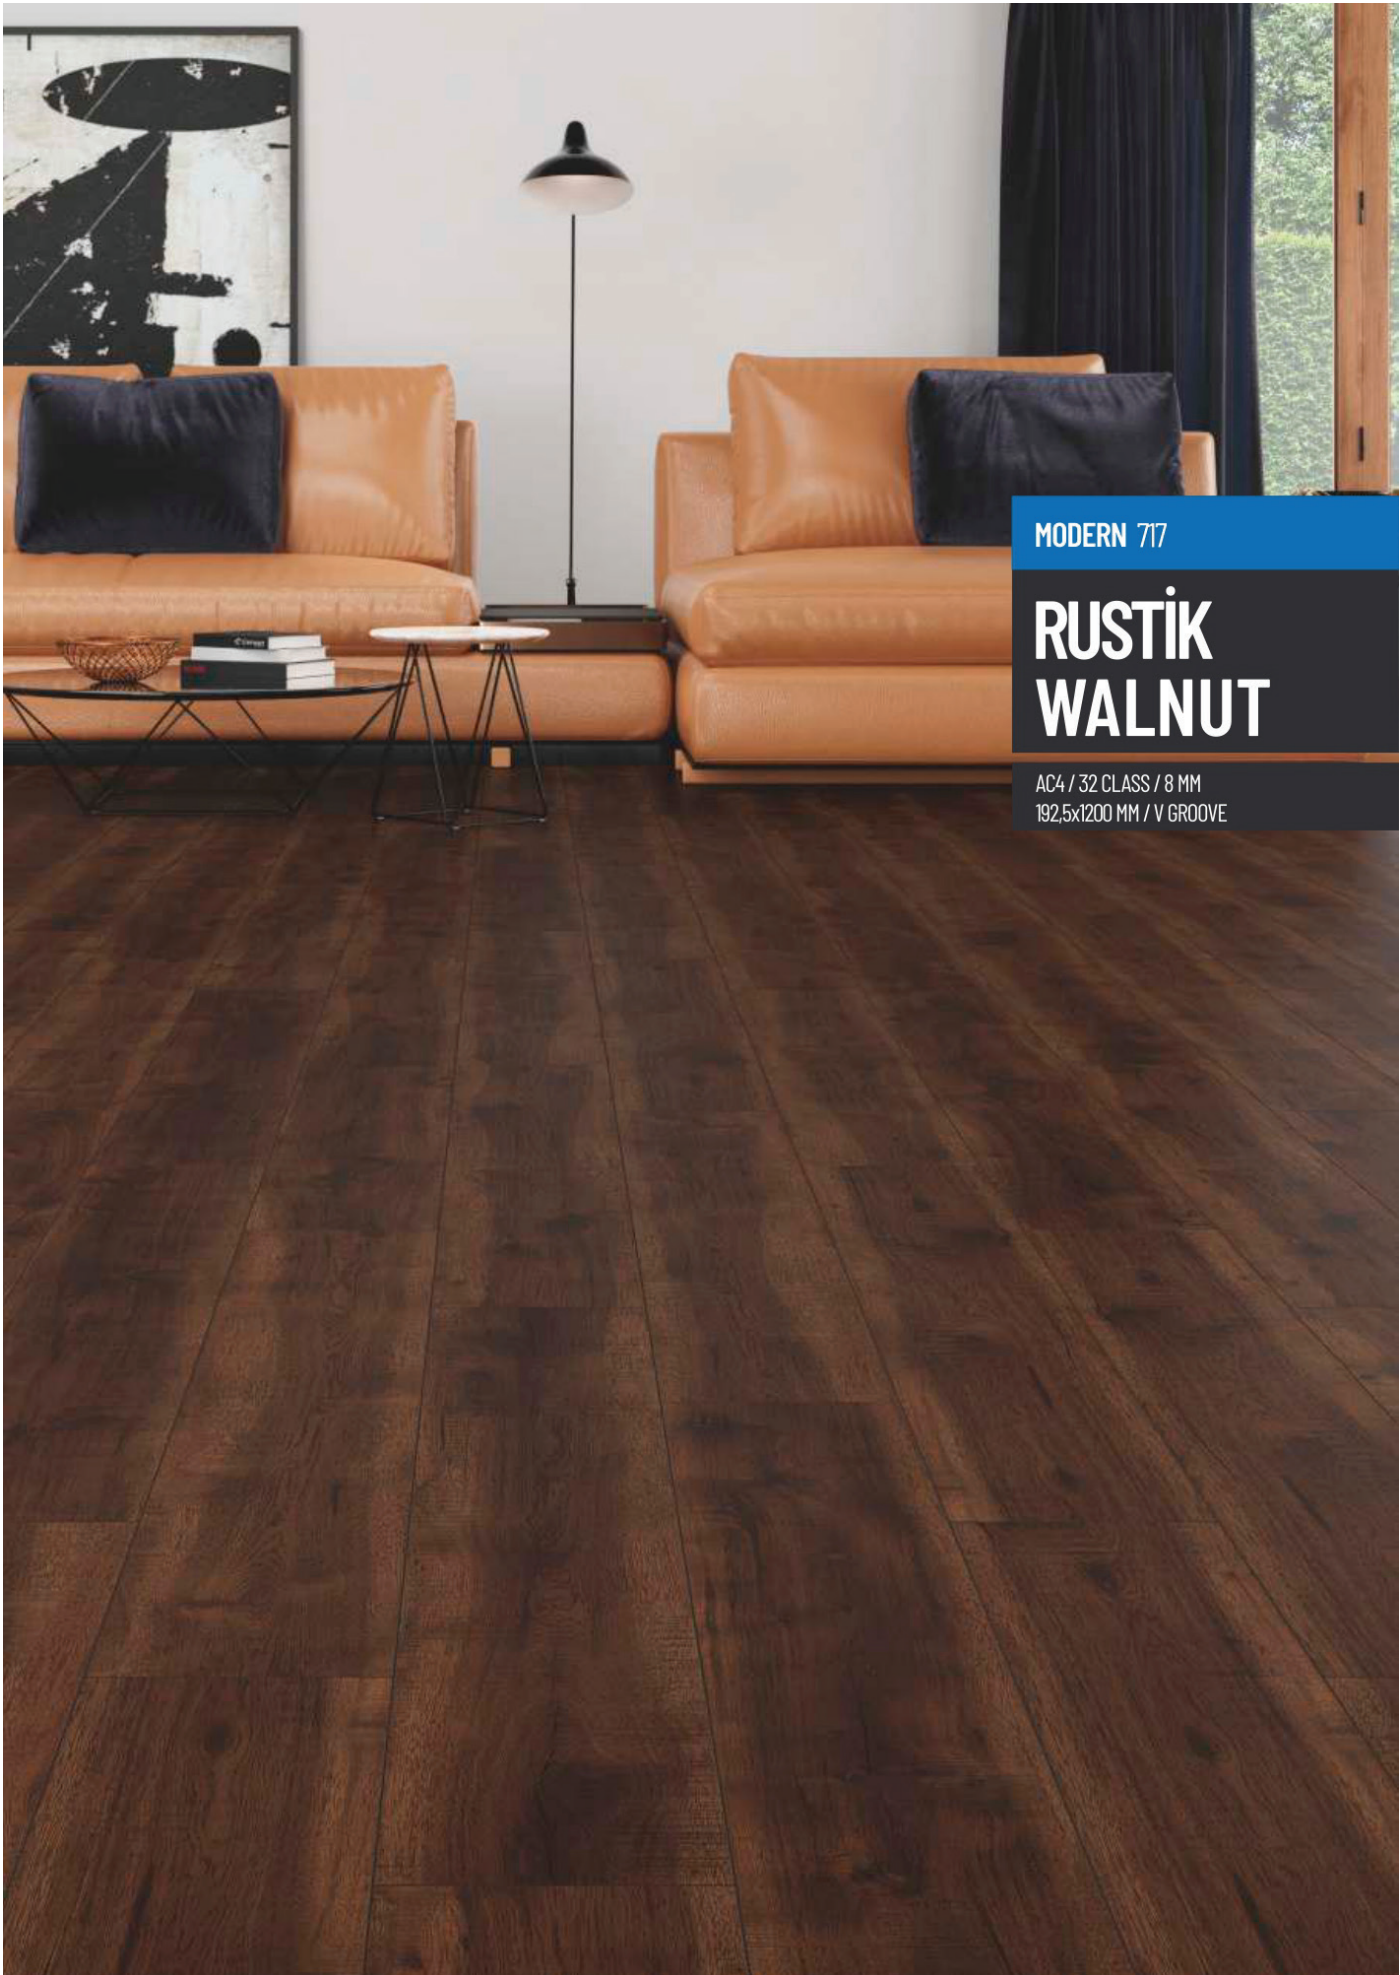

MODERN 717

RUSTIK WALNUT

AC4 / 32 CLASS / 8 MM
192,5x1200 MM / V GROOVE