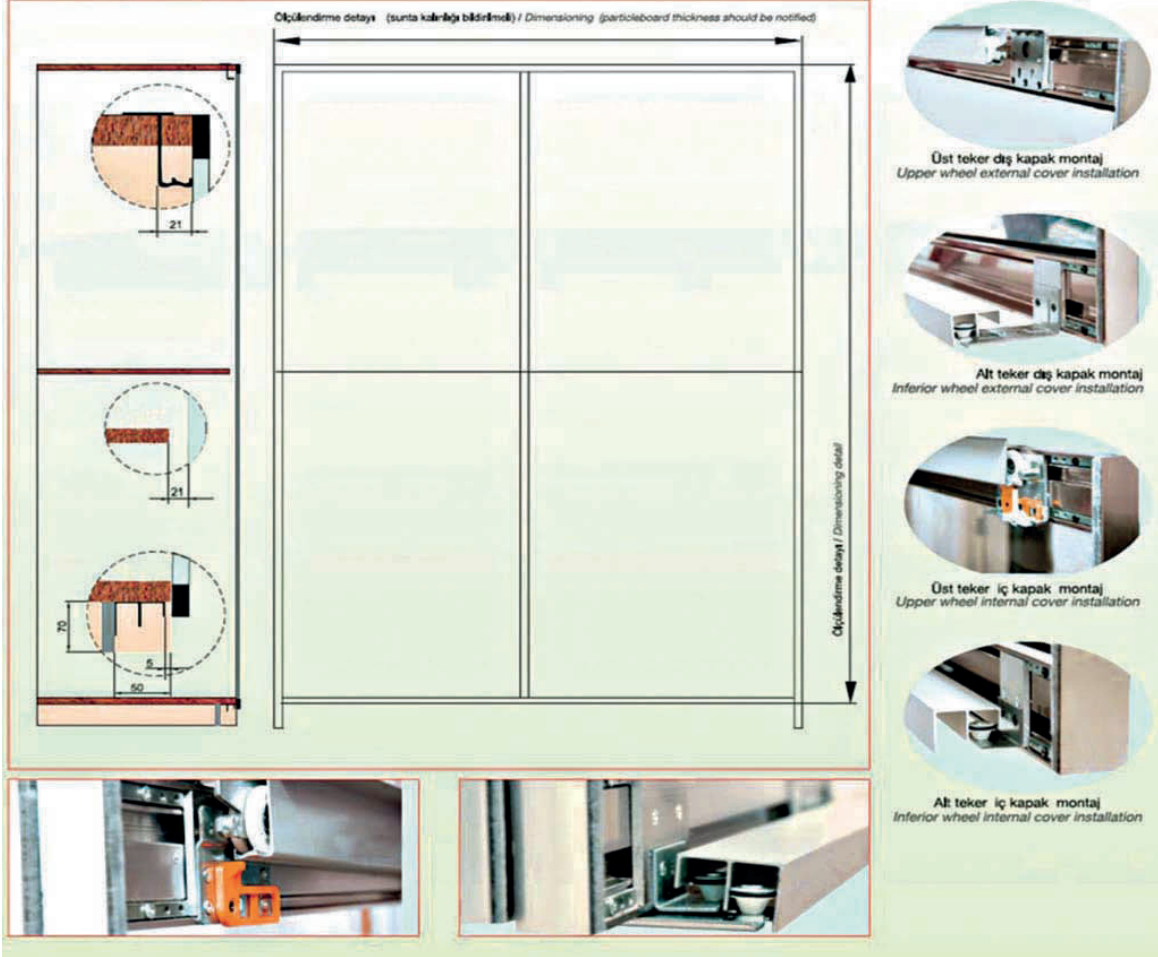

SÜRMELİ ALÜMİNYUM KAPAK MONTAJ UYGULAMASI ALUMINIUM SLIDING DOOR ASSEMBLY APPLICATIONS

Büyük dolaplar için tasarım serbestliği

Özellikle yatak odalarındaki ağır kapaklı dolaplar için sürmek kapak mekanizması. Ahşap veya alüminyum çerçeveli kapaklar için özel mekanizmalar sayesinde iç düzenleme için daha fazla yer kazanımı sağlanır. Farklı sevk mekanizmaları sayesinde baza ayağı kısımlarında ve tüm mobilya dizaynlarına uyum sağlar.

Freedom of design for large cabinets

Valve drive mechanism for sliding doors, especially heavy bedrooms. Wood or aluminum-framed doors with special mechanisms to gain more space for the internal arrangement is provided. Base through referral mechanisms in different parts of the leg and fit all types of furniture designs.