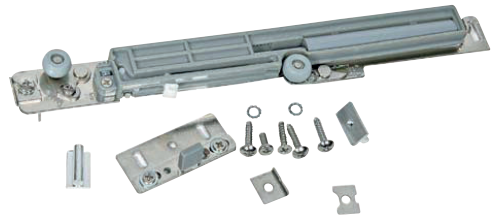

1075 RAY İÇİ YAVAŞLATICI ÇİFT PİSTONLU
1075 FAIR TO SLOW DOWN THE DOUBLE-PISTON

RAY DOLAP KAPI STOPERİ (ÇİFT TARAFLI FRENLİ) TEK KAPI
TWO WAY SOFT CLOSING HANGING DOOR ROLLER

RAY DOLAP KAPI STOPERİ PLASTİK